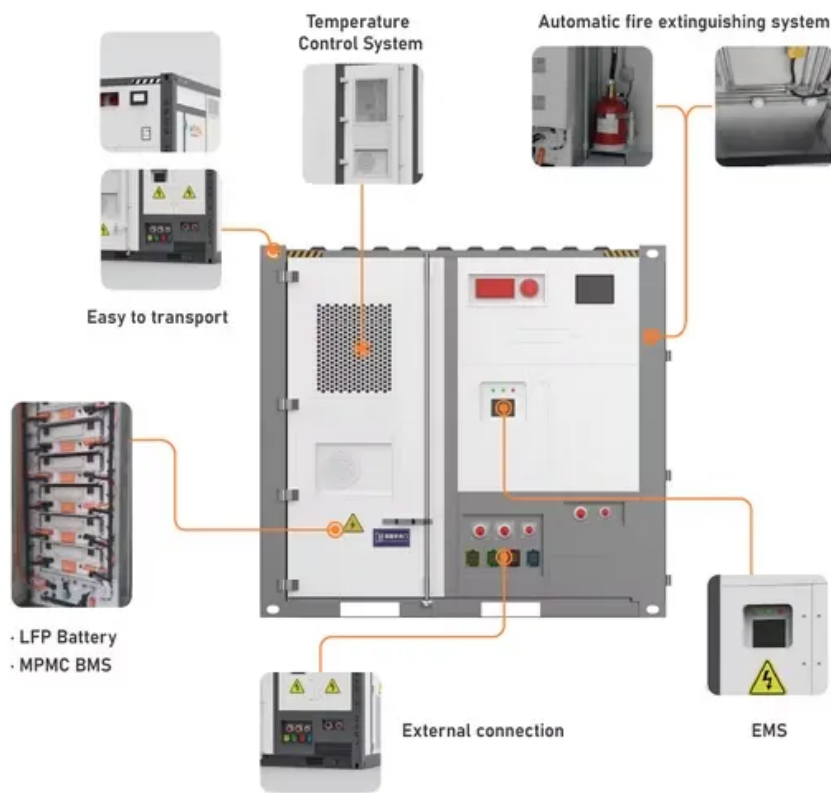

Japanese solar energy storage cabinet 200kW

Japanese solar energy storage cabinet 200kW

[March 10, 2026-KB5079473 \(OS Builds 26200.8037 and 26100.8037\)](#)

This cumulative update for Windows 11, version 25H2 and 24H2 (KB5079473), includes the latest security fixes and improvements, along with non-security updates from last month's