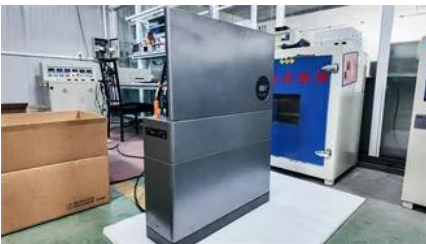

Scrolling Doesn't Work on a website

Open Chrome. Click the three dots in the top right corner of the window. On the next screen look for Extensions This will open the Extensions page. Review the list of extensions that are