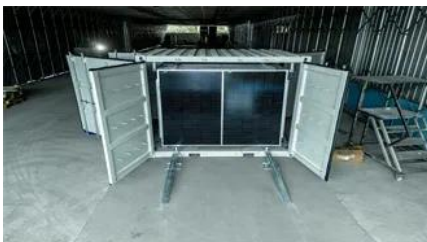

[New and Original Delta Electronics UPS603DH44B20B8 UPS 60kW](#)

New and Original Delta Electronics UPS603DH44B20B8 UPS 60kW System Rack Cabinet (no PM/BATT)166~253 Vac (full Load) Good Price

[Industrial Revolution: Definition, Inventions & Dates](#)