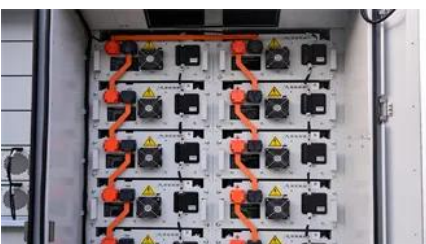

Dawnice 200kWh Battery Storage Systems

The outdoor cabinet-type photovoltaic storage system, boasting a power rating of 100kW/200kWh, seamlessly amalgamates energy storage

Indonesia Travel Guide (Updated 2026)

A comprehensive budget travel guide to Indonesia with tips on things to do, costs, ways to save, accommodation, transportation, and more.

Indonesia

Comprising over 17,000 islands, including Sumatra, Java, Sulawesi, and parts of Borneo and New Guinea, Indonesia is the world's largest archipelagic state and the 14th-largest country by area, at

Indonesia - Travel guide at Wikivoyage

Indonesia is a huge archipelago of diverse islands scattered over both sides of the Equator between the Indian Ocean and the Pacific Ocean. With extensive (but rapidly diminishing)

[Where is Indonesia? Culture, Facts & Travel](#)

Discover Indonesia. Explore Indonesia facts, culture, history & comprehensive country profile with maps, statistics & research resources for