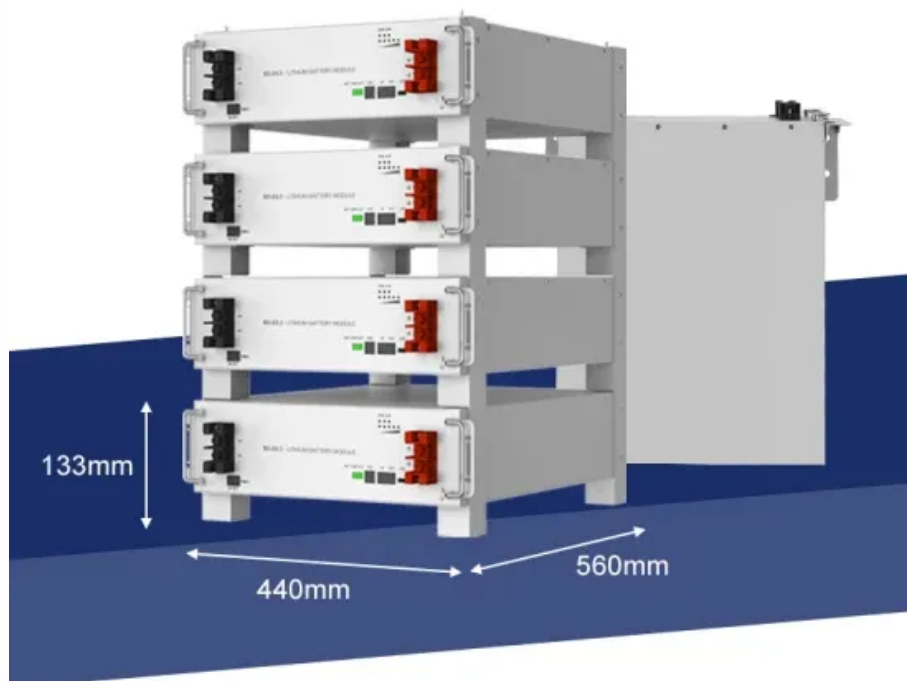

How to turn off the photovoltaic panel light switch

Overview

First, locate the switch or button that controls the lights.

How to turn off the photovoltaic panel light switch

[How to turn off photovoltaic solar lights , NenPower](#)