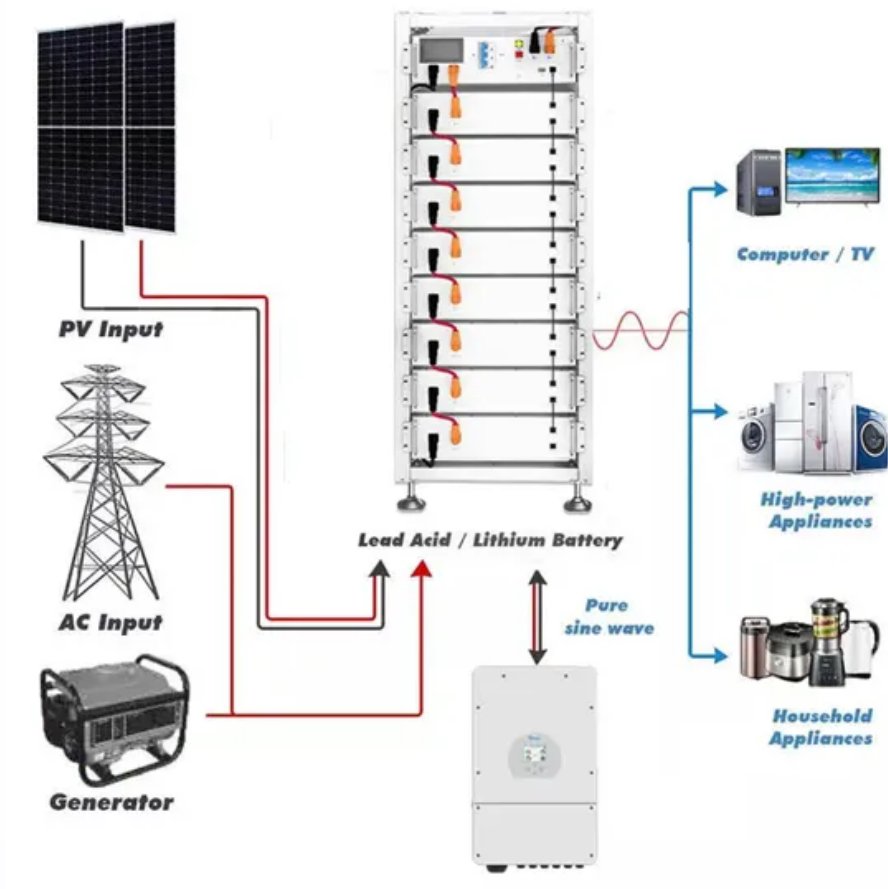

How to configure outdoor power supply power