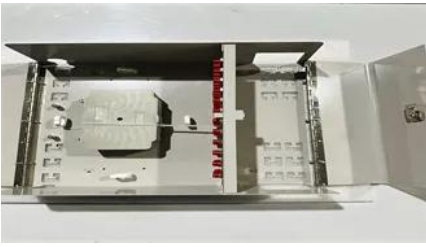

[Missing small icons, (NOT missing desktop icons)](#)

Perform SFC scan and check the issue status. How to use the System File Checker tool to troubleshoot missing or corrupted system files on Windows Vista or on Windows 7

RetroArch PS1 Emulation Tutorial

Go back to the main menu in RetroArch and select 'Load Content'. Then navigate to where you have your PS1 games are stored. Then select the game disc image that you wish to load.

AntennaSearch

Search for the locations of cell towers and antennas to determine cell reception.

Object moved

Object moved Object moved to here.

Contact Us

For off-grid system quotes, technical support, or partnerships, please visit:
<https://kephamatraining.co.za>