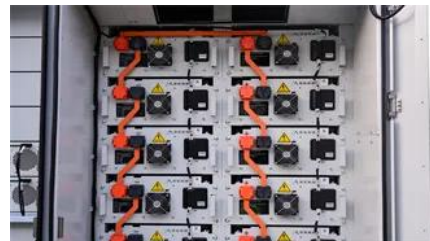

CHOOSE , English meaning

CHOOSE definition: 1. to decide what you want from two or more things or possibilities: 2. to decide to do something. Learn more.