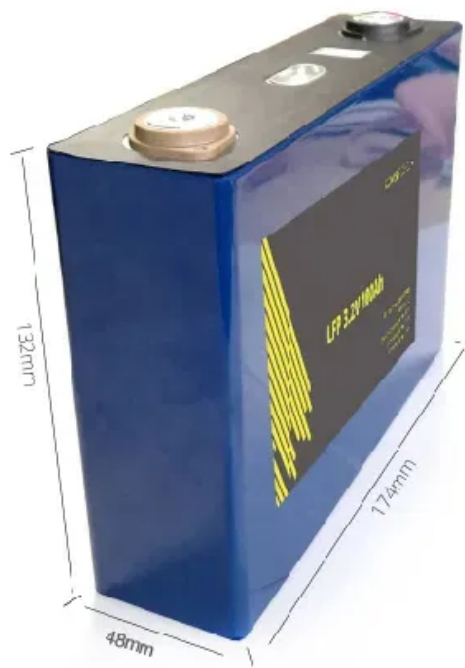

How much does a commercial energy storage cabinet cost in Port Moresby

Overview

As of February 2025, prices now dance between ¥9,000 for residential setups and ¥266,000+ for industrial beasts. But here's the kicker: The real story lies in the 43% price drop since 2023.

How much does a commercial energy storage cabinet cost in Port M

What does much mean?

Much is an adjective that refers to a large quantity, amount, or degree of something. It indicates a substantial extent or level of something, generally implying a significant or notable difference or