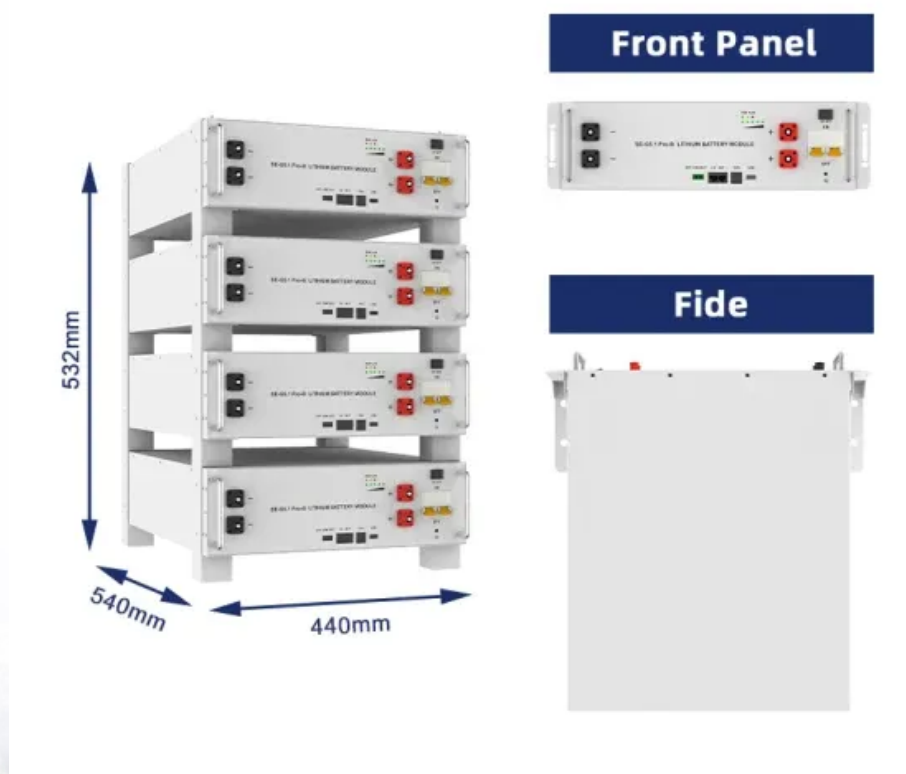

How many square meters does a solar container communication station inverter usually occupy

Overview

Most experts recommend installing inverters at a height between 0. This range strikes a balance between visibility, accessibility, and safety:.