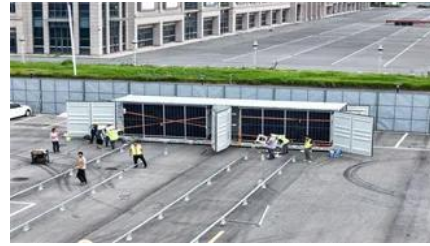

Heavy (website)

Heavy (stylized as Heavy and heavy.) is a sports news website based in New York City. It publishes sports news and information for an American audience, with a focus on the NFL, NBA,

Heavy Sports

Bookmark Heavy for the latest sports news from the NFL, NBA & MLB. Player news, statistics, analysis and trade rumors.

Wind Turbine for Home

Designed for efficiency and durability, this compact turbine brings renewable energy to your fingertips. With a patented tail design ensuring swift