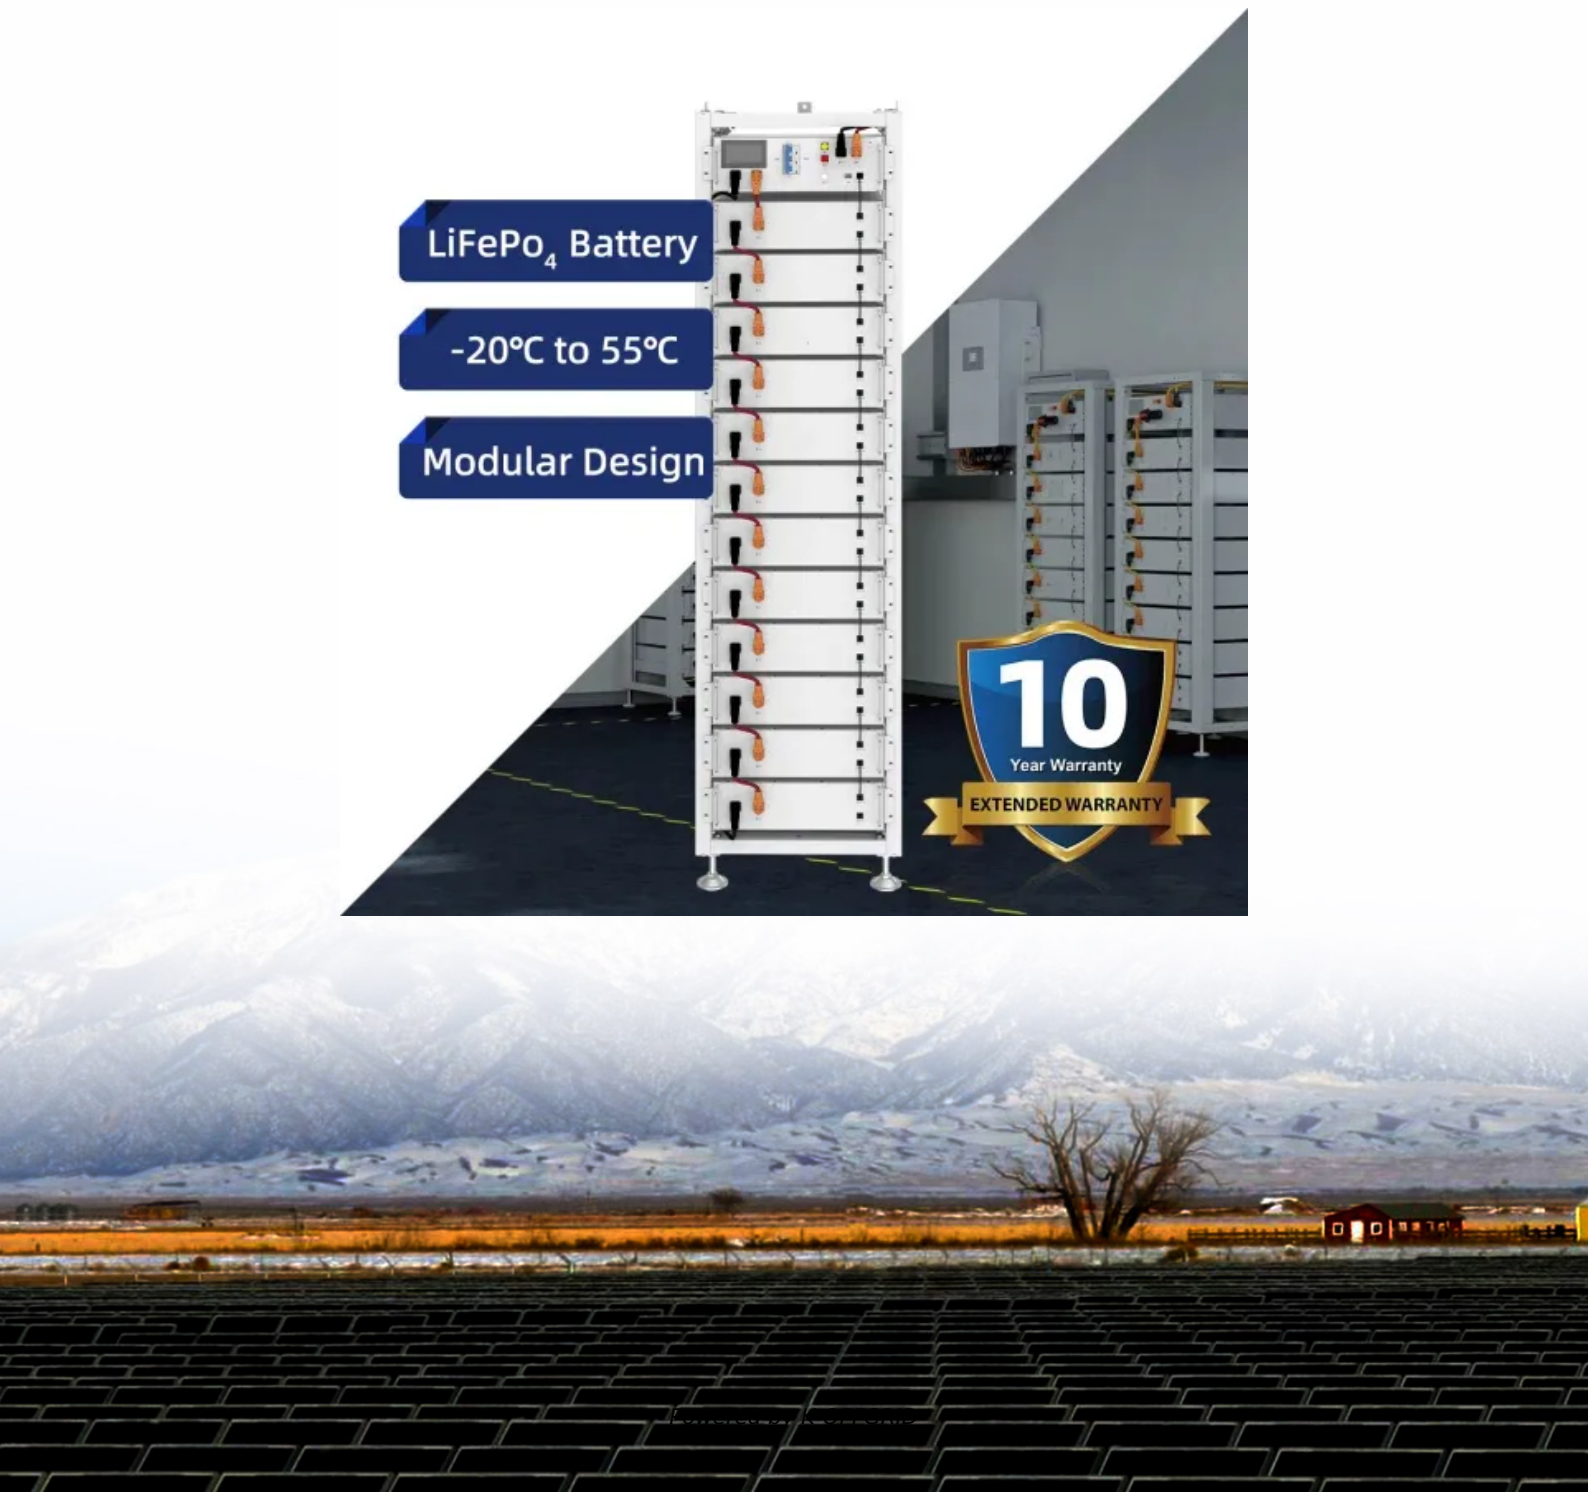

High quality wholesale replacing a breaker manufacturer

LiFePo₄ Battery

-20°C to 55°C

Modular Design

10
Year Warranty

EXTENDED WARRANTY

High quality wholesale replacing a breaker manufacturer

Circuit Breakers