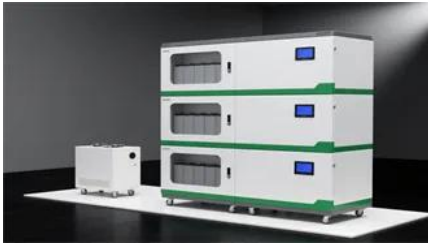

[ESS Solar Energy Storage Battery Cabinet 215kwh 430kwh 1MWh All](#)

A commercial energy storage system works by storing excess energy generated by the solar panels during the day in a battery storage system. This stored energy can then be used during times when

HIGH definition: having a great or considerable extent or reach upward or vertically; lofty; tall. See examples of high used in a sentence.