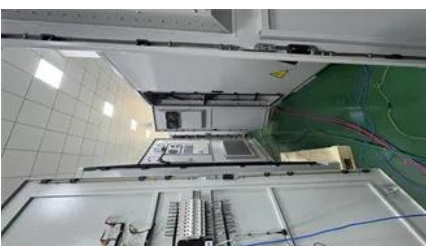

[Energy - Invest Mongolia , Investment and Trade](#)

In Mongolia, the installed capacity of renewable energy production reached 286 MW, accounting for 18.1 percent of the total installed capacity and 9.2 percent of

What is a Microsoft account?

Your Microsoft account dashboard is where you can manage your personal information and security settings, keep tabs on your subscriptions and order history, and manage your payment and billing

point.

[Introducing multi-model intelligence in Researcher , Microsoft](#)

Today, Researcher-Microsoft 365 Copilot's deep research agent for work-takes a significant step forward. Designed to tackle complex research in the flow of work, Researcher now

Microsoft Support

Microsoft Support is here to help you with Microsoft products. Find how-to articles, videos, and training for Microsoft Copilot, Microsoft 365, Windows 11, Surface, and more.