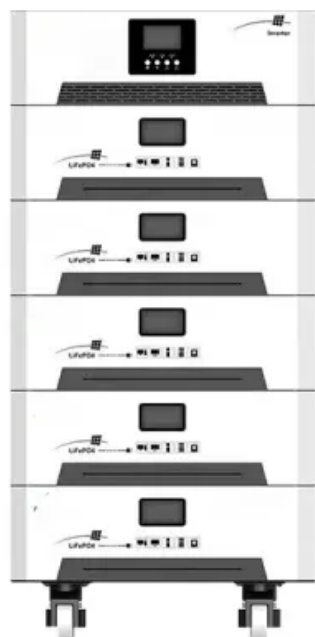

Group purchase price for 120kW battery cabinet for Northeast Data Center

Positive

Back

Group purchase price for 120kW battery cabinet for Northeast Data

[The Real Cost of Commercial Battery Energy Storage](#)