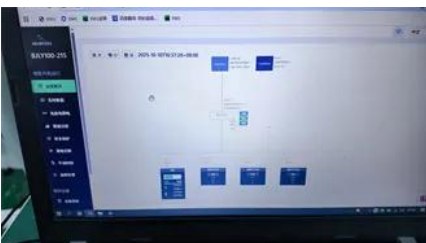

Weather Resistant Cabinets

Our stainless steel cabinets are corrosion-resistant and offer a sleek and modern solution for outdoor storage needs. As a result, they can withstand harsh