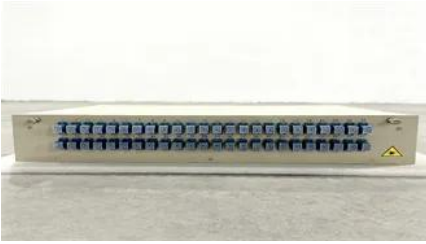

systems.

[Fixed Definition & Meaning , Britannica Dictionary](#)

They were well fixed for food. [=they had a good supply of food] How are you fixed for money? [=do you have enough money?] He's fixed for life. [=he has enough money to live comfortably for the rest of

[Outdoor Communication Energy Cabinet , Moblie, Hybird Power](#)

Experience the HJ-SG-D02 series from Huijue Group, a versatile outdoor communication energy cabinet designed for stable power supply in communication base stations, smart transportation, and more.

Contact Us

For off-grid system quotes, technical support, or partnerships, please visit:
<https://kephamatraining.co.za>