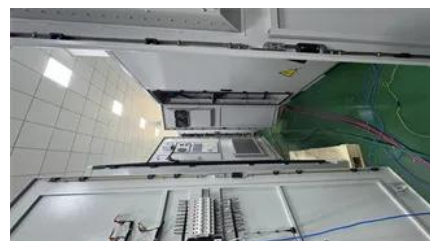

METAL & GLAZING FIRE-RATED GLAZING

an important part of this process. While there is no simple fire and life safety formula, the following fire-rated glass and framing dos and don'ts are designed to help guide