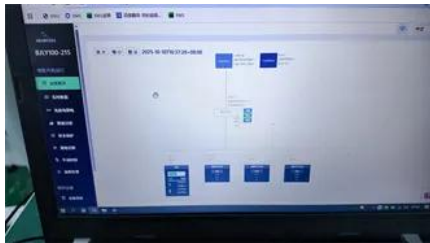

City Product Center_1-ZLPOWER

HDP 1000VA 1200VA 2000VA 2200VA is a DC to AC modified sine wave inverter applied to TVs, lights, laptops, computers, and other home appliances. It automatically converts battery energy into AC