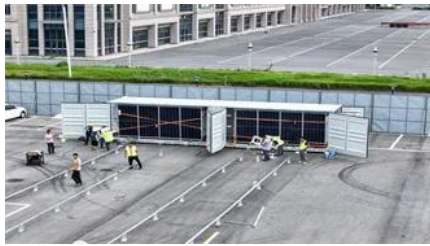

ChatGPT , Definition & Facts , Britannica

ChatGPT is software that allows a user to ask it questions using conversational, or natural, language. It was released on November 30, 2022, by the American company OpenAI and almost