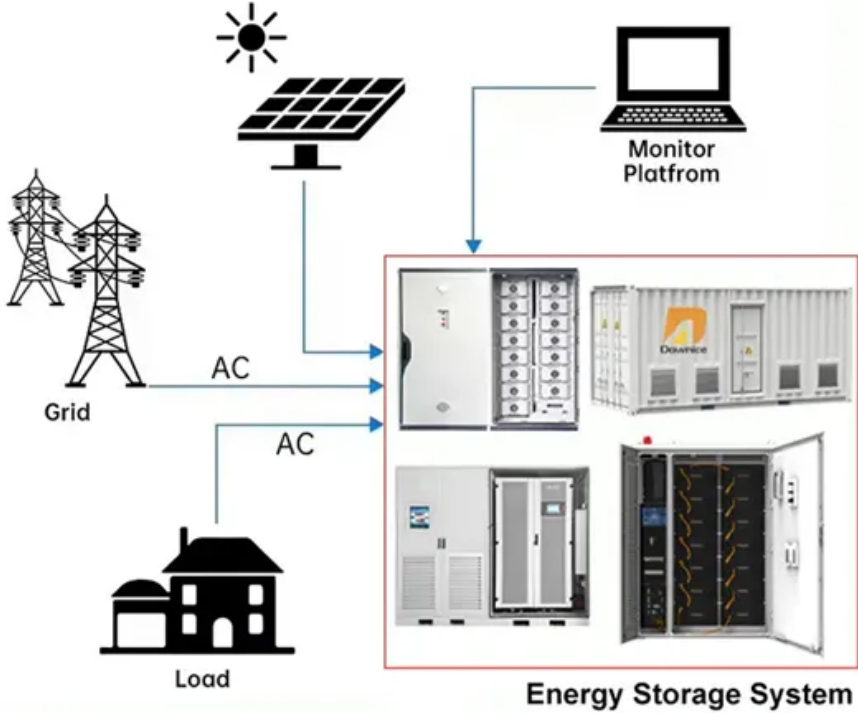

# Expandable Smart Photovoltaic Outdoor Cabinet for Base Stations in Thailand

## DISTRIBUTED PV GENERATION + ESS

## [Thinksolar PV Storage Cabinet for Industrial Solar Systems](#)

Enter the PV storage cabinet: a fully integrated enclosure that brings together lithium battery packs, hybrid inverters, energy management protocols, and safety systems into one scalable

### [Outdoor cabinet type energy storage system](#)

The outdoor energy storage system supports the flexible expansion of PV capacity and simultaneous access to load, battery, grid, DG, and PV, highlighting its role