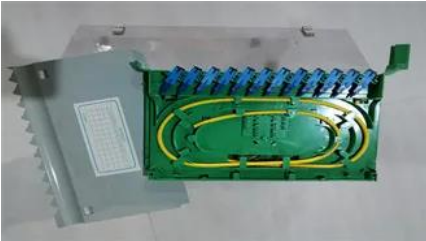

Eritrea outdoor communication base station hybrid energy generator cabinet manufacturer

Overview

KDST's product line includes outdoor telecom cabinets, Energy Cabinets, base station cooling equipment, Cabinet Air Conditioner, electrical enclosures and System Integration.

Eritrea outdoor communication base station hybrid energy generator

Eritrea

A virtual guide to Eritrea, an East African country with a coastline on the Red Sea. The state of Eritrea is bordered by Sudan in west, by Ethiopia in south and by Djibouti in south east. The country shares