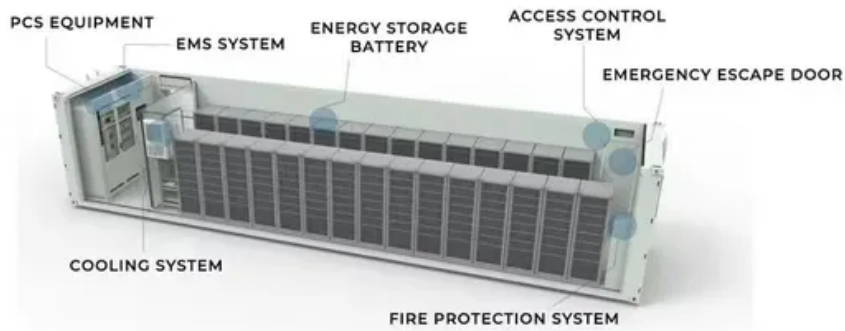

Emergency Rescue Photovoltaic IP55 Waterproof Outdoor Cabinet

Emergency Rescue Photovoltaic IP55 Waterproof Outdoor Cabinet

Emergency and critical care

WHO / Yoshi Shimizu A WHO field staff talks to a woman fetching water from a water catchment tank in Kiribati.

AZE's all-in-one IP55 outdoor battery cabinet system with DC48V/1500W air conditioner is a compact

[Waterproof IP55 Outdoor Solar Metal Lithium Battery Storage Cabinet](#)

The AZE Outdoor Lithium Battery Storage Cabinet is a purpose-built, all-weather enclosure