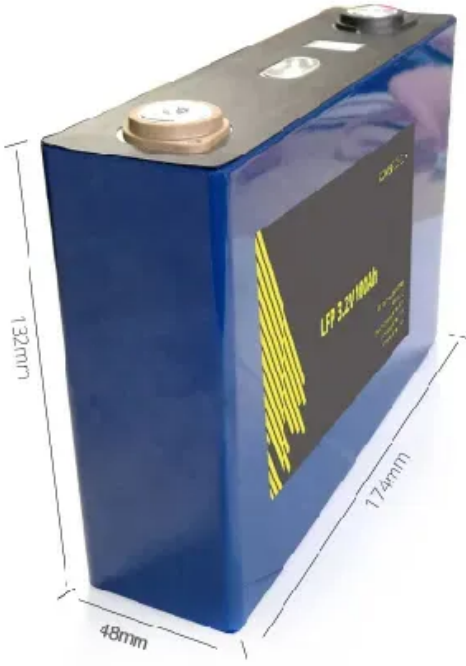

East asia energy storage cabinet customization company