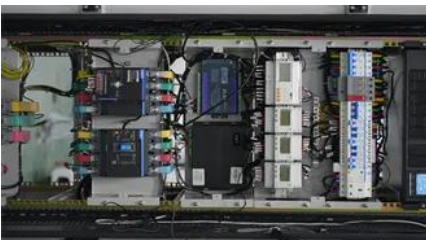

Where is new york located in east or west?

Its boarder states are New Jersey to the east, Maryland, Delaware and West Virginia to the south, Ohio to the west and New York to the North.