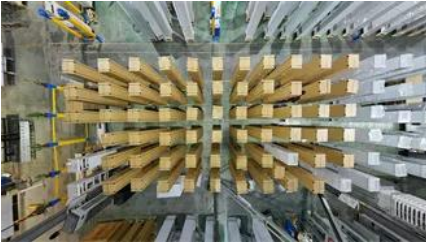

East Africa solar container battery Cost Standard