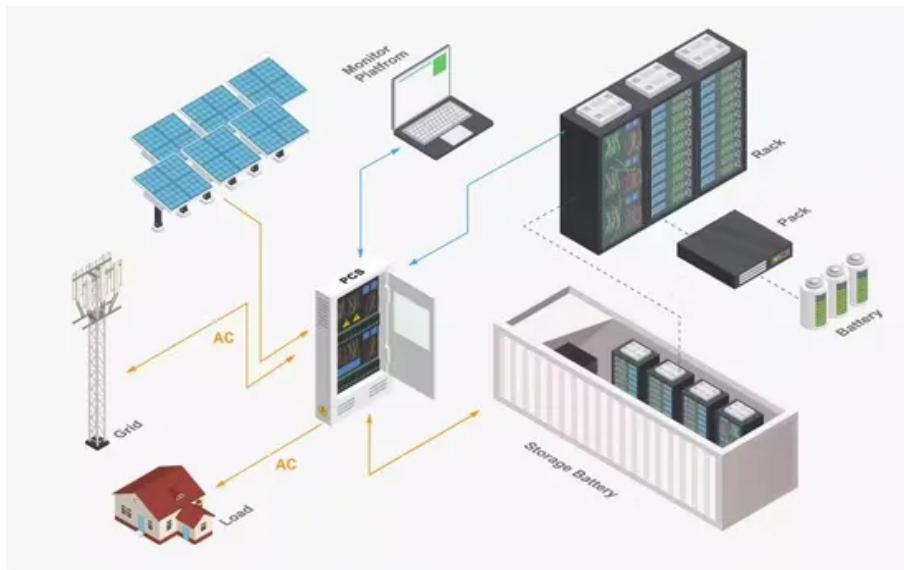

# Design of strong power installation scheme for solar container communication station

## Design of strong power installation scheme for solar container comm

---

### [Solar Engineering Design for container communication station](#)

This article explores the technical foundation, engineering design, application scope, and broader implications of solar power containers in modern energy systems.

### [Porto Novo power grid solar container communication station design](#)

Sep 5, 2025 ? HJ-SG Solar Container provides reliable off-grid power for remote telecom base stations with solar, battery storage and backup diesel in one plug-and-play solution.