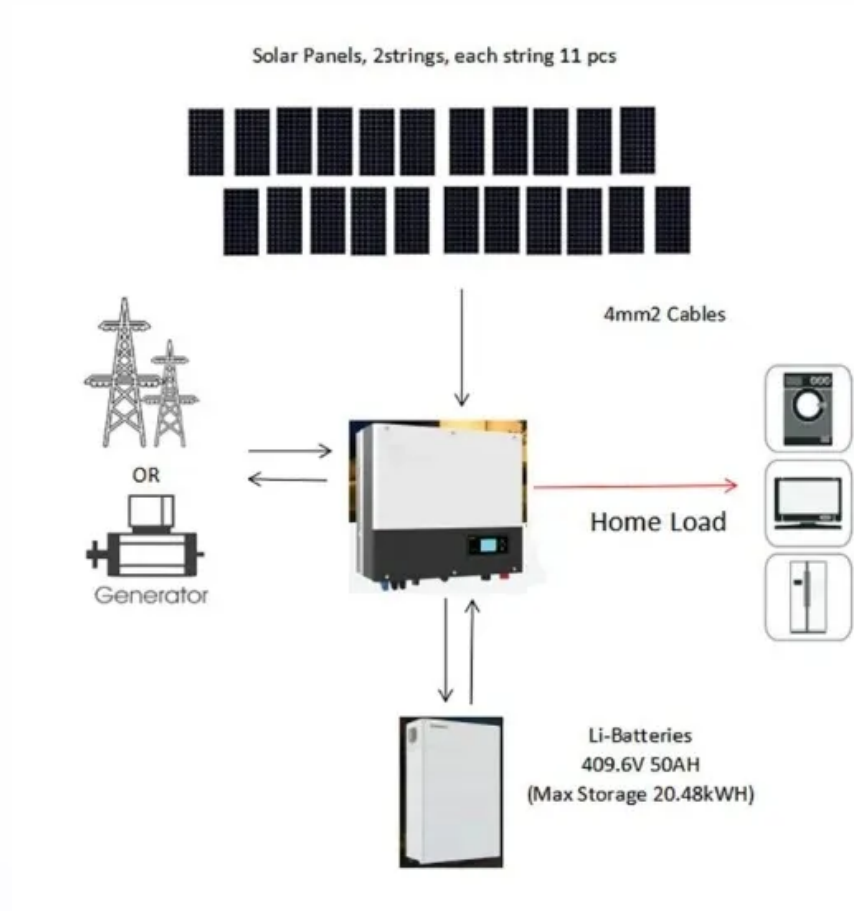

Design of intelligent small energy storage system

Design of intelligent small energy storage system

[Editorial: AI-based energy storage systems](#)

This editorial integrates insights from ten high-impact studies to present a comprehensive outlook on how AI-driven methods are significantly transforming the future of energy storage within

[Practical Design of the Power Chain for AI Containerized Energy](#)

The power chain design for AI containerized energy storage systems is a multi-dimensional systems engineering task, requiring a balance among efficiency, power density, intelligence, and lifetime cost.