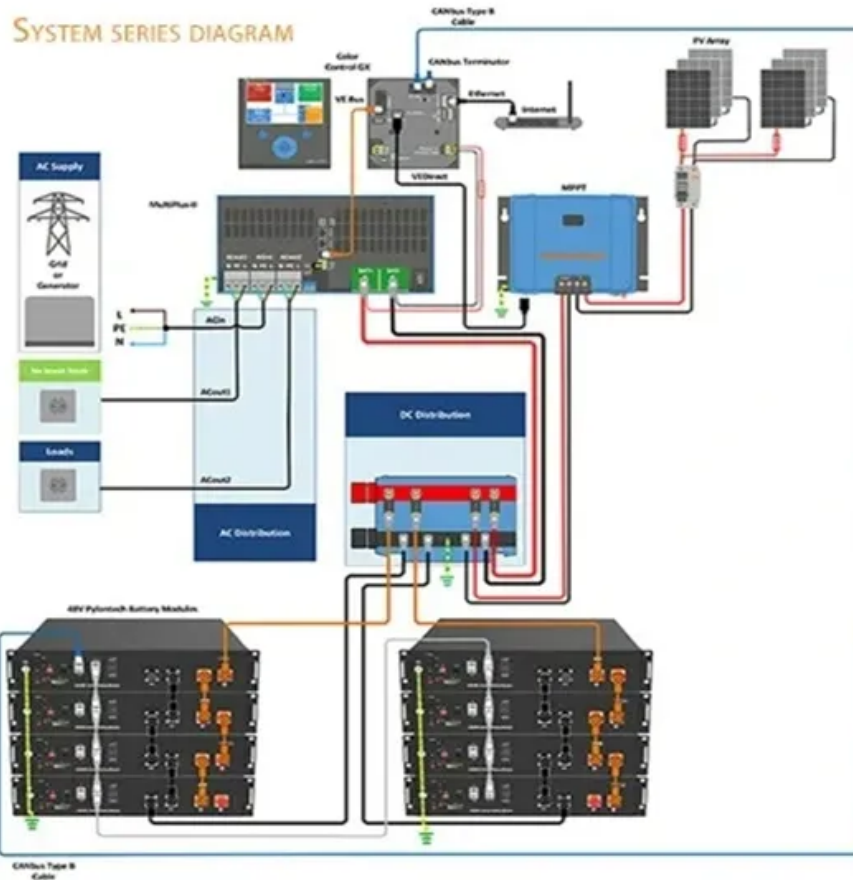

Delivery time of 10MWh outdoor solar cabinet