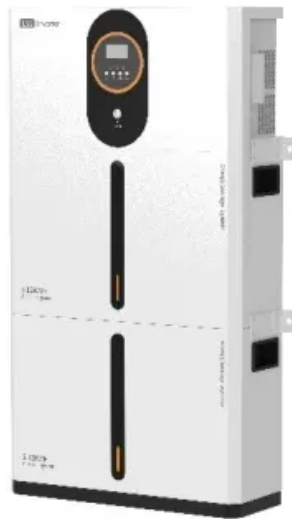

DC inverter model

Overview

- DEFINITION: Converts DC to AC power by switching the DC input voltage (or current) in a pre-determined sequence so as to generate AC voltage (or current) output.
- TYPICAL APPLICATIONS: - UPS, Industrial drives, Traction, HVDC
- General block diagram I DC Iac + – V DCVac +.

DC inverter model

[Inverter models \(DC to AC conversion\) - pvlib python 0.15.0](#)

Calculates AC power from p_dc using the inverter model indicated by model and

[DC to AC Inverter Circuits - Theory, Design and Practical](#)