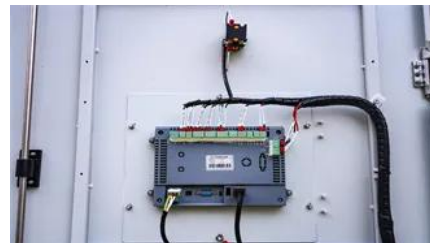

Superman

IT'S THE DAWN OF DC! Superman has returned to Metropolis and his greatest enemy Lex Luthor is finally behind bars. The future of the Superman family has never been brighter! As Clark Kent settles