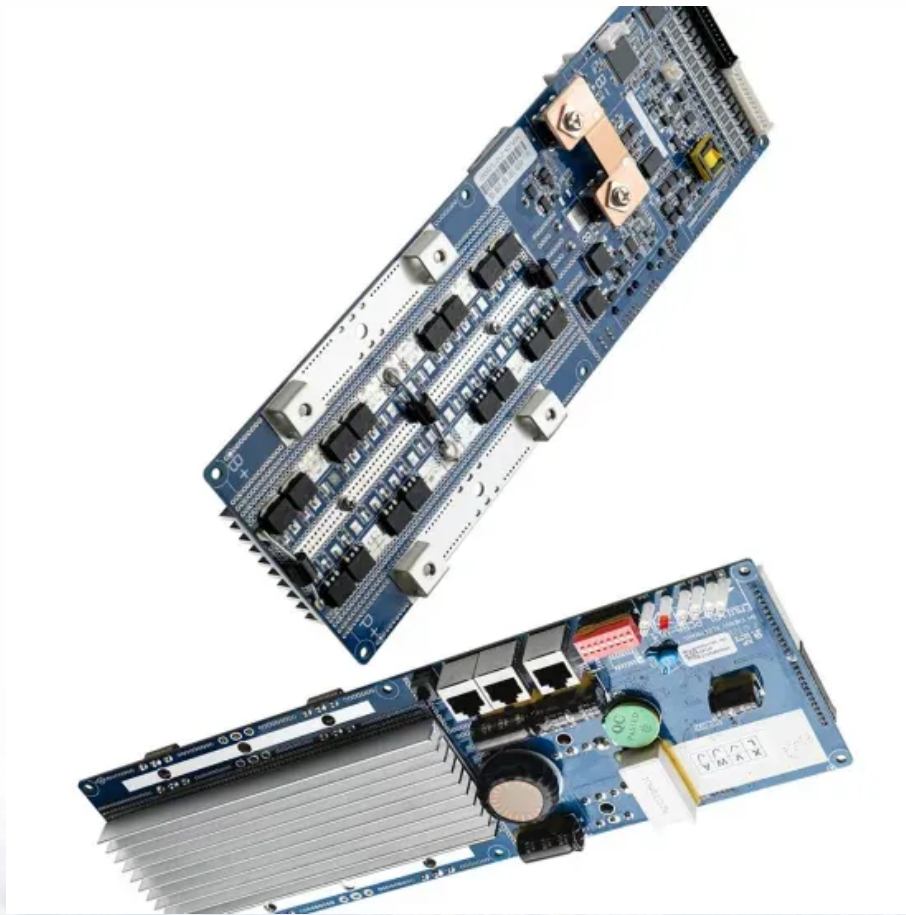

Customization of wind power equipment for US solar container communication stations

Overview

Download Specifications of wind power ground network for solar container communication stations Download PDF Our standardized container products are engineered for reliability, safety, and easy deployment.

Customization of wind power equipment for US solar container com

[Wind power solar container communication station hybrid energy](#)

Overview Installing a wind-solar hybrid system is an excellent way to harness renewable energy from

[Wind power principles for solar container communication stations](#)

HJ-SG Solar Container provides reliable off-grid power for remote telecom base stations with solar,

[Add Personalization to Control Panel in Windows 10](#)

[Wind power generation for power supply of solar container](#)

Integrated Solar-Wind Power Container for Communications This large-capacity, modular outdoor

Solar Container Power Stations

Integrating solar and wind energy into hybrid power systems is an area of growing interest among