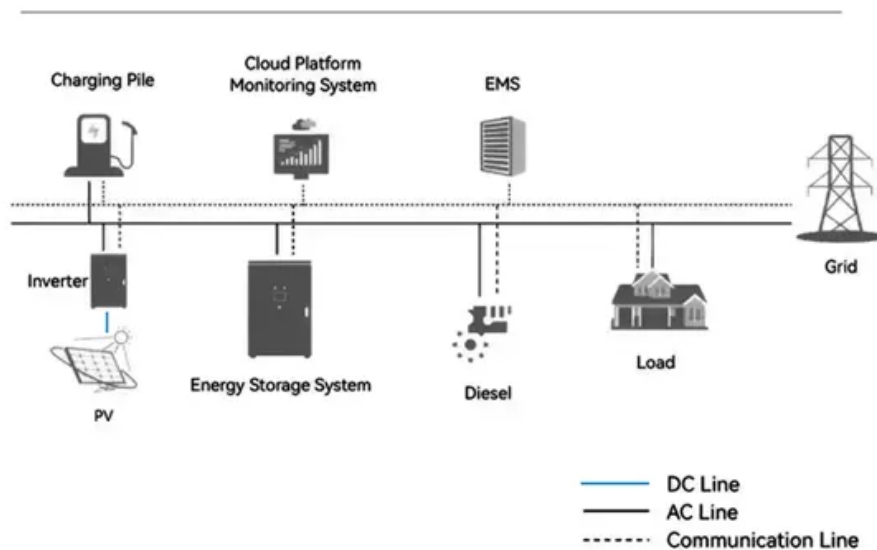

Cost of Grid-Connected Energy Storage Cabinets for Substations in Southeast Asia

System Topology

Cost of Grid-Connected Energy Storage Cabinets for Substations in

Berlin, Maryland

Berlin, Maryland detailed profile Mean prices in 2024: all housing units: \$428,998; detached houses: \$438,429; townhouses or other attached units: \$368,456 Median gross rent in 2024: \$1,101.