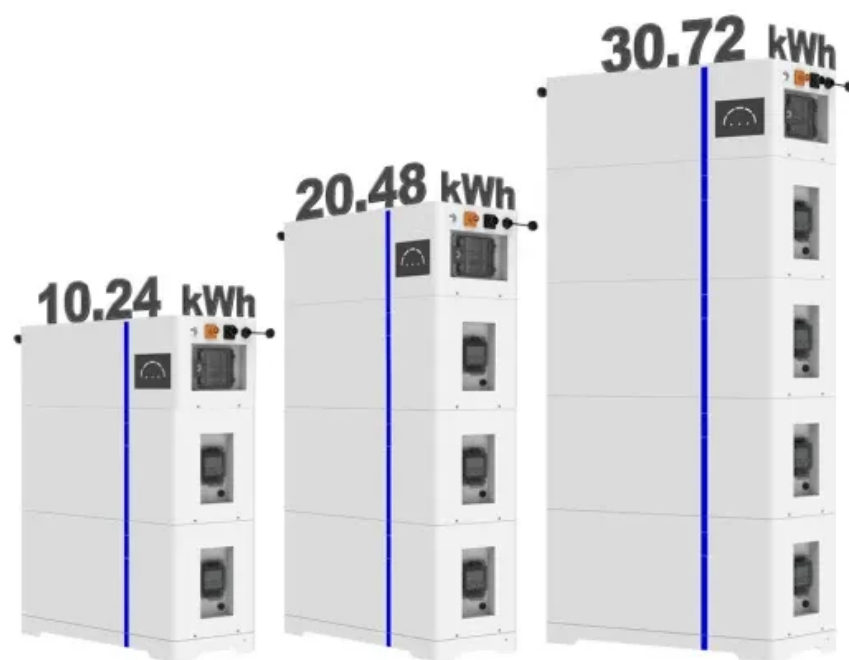

Communication green base station does not recognize network signal

ESS

Overview

The LED on the base station doesn't change to green.

Communication green base station does not recognize network sign

[COMMUNICATION Definition & Meaning , Dictionary](#)