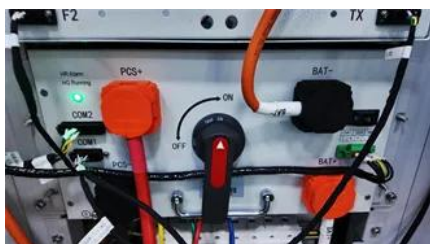

[What is Communication: Meaning, Types, Importance and Barriers](#)

Communication is the process of exchange of information, ideas, thoughts, or feelings among individuals or groups. It involves sending and receiving messages through different means, such as verbal,