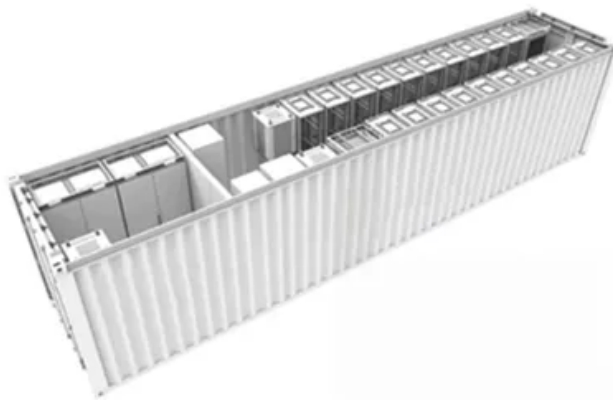

# Chisinau Solar Container Container with Ultra-High Efficiency

 TAX FREE

1-3MWh

BESS

## Overview

---

The container is equipped with foldable high-efficiency solar panels, holding 168-336 panels that deliver 50-168 kWp of power. It is the perfect alternative to unstable grid power and diesel generators, keeping operations running even in remote areas or where infrastructure is.