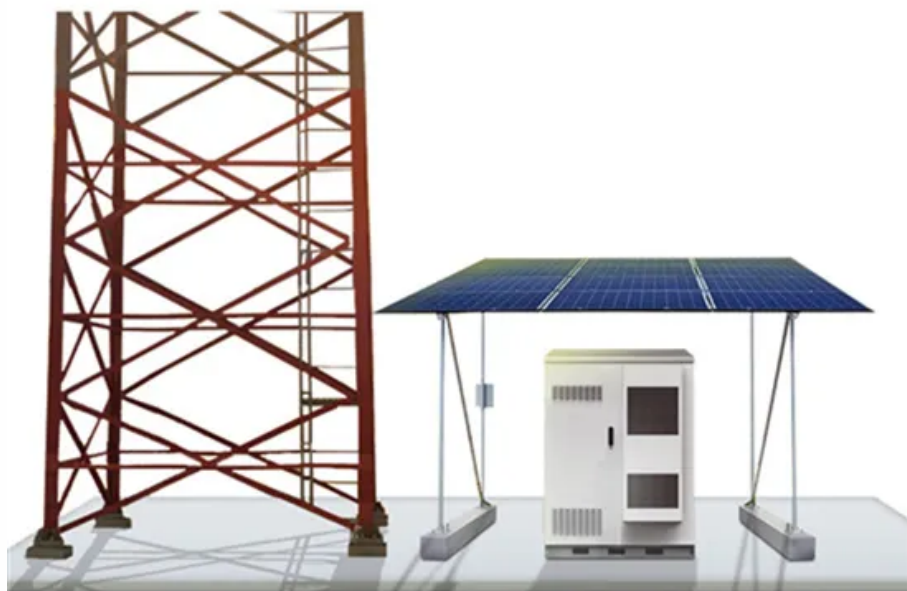

China's solar-powered communication cabinet inverter grid connection is accelerating

Overview

Unknown communication devices were found in Chinese-made solar inverters, batteries, EV chargers, and heat pumps. Experts say these rogue components could remotely shut down or damage U.

China s solar-powered communication cabinet inverter grid connect

dForce Lala DunHuang for Genesis 9

This package includes a tube top, A skirt, two ribbons, a pair of arm rings, a pair of bracelets, and a metal waist ornament. The outfit is inspired by the celestial maiden costumes depicted in the

Vintage China 1

Vintage China 1 is a full dinnerware set that includes a place setting of china, crystal wine glasses, cutlery, butter dish and salt and pepper shakers. Vintage China adds a compelling, classy, and

[Rogue communication devices found in Chinese solar](#)

Using the rogue communication devices to skirt firewalls and switch off inverters remotely, or change their settings, could destabilise power grids,