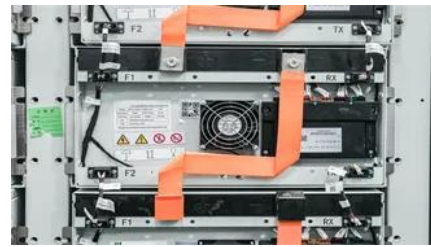

[China plans to build enormous solar array in space -](#)

Chinese scientists have announced a plan to build an enormous, 0.6 mile (1 kilometer) wide solar power station in space that will beam continuous

Chinese Mountain Temple

Immerse your creations in the timeless beauty of ancient China with this detailed mountain temple environment. Featuring authentic architecture and serene mountain landscapes, this setting is