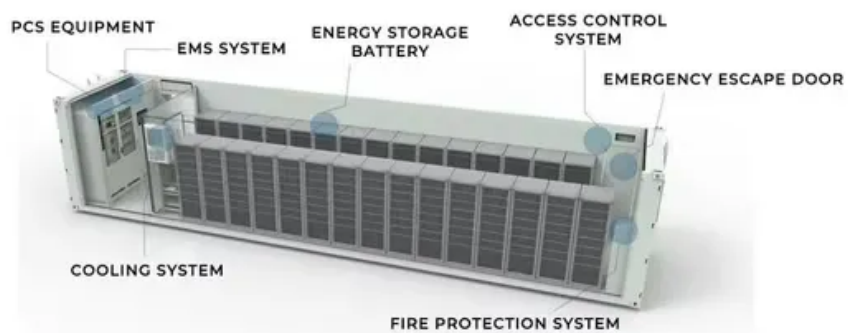

# China-africa outdoor telecom cabinet 120kW

### [120kW outdoor telecom cabinet for oil platforms](#)

The Base Station Energy Cabinet is a fully enclosed, weather-resistant telecom energy cabinet designed to provide reliable power distribution and battery backup for outdoor communication networks.