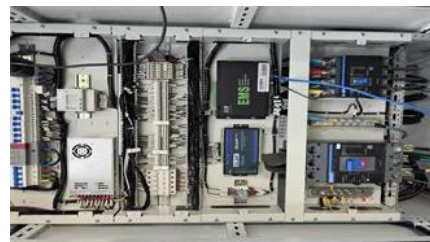

[Communication base station wind and solar complementary battery](#)

The wind-solar-diesel hybrid power supply system of the communication base station is composed of a wind turbine, a solar cell module, an integrated controller for hybrid energy