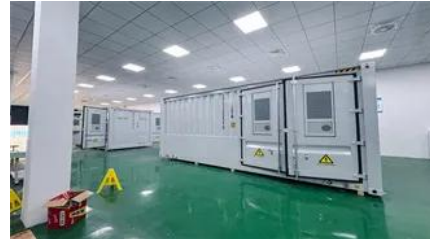

CENTRAL , English meaning

Some late news has just come in - a bomb has exploded in central London. In many churches the side aisles are separated from the central aisle by a row of arches. The bridge's central support gave way,