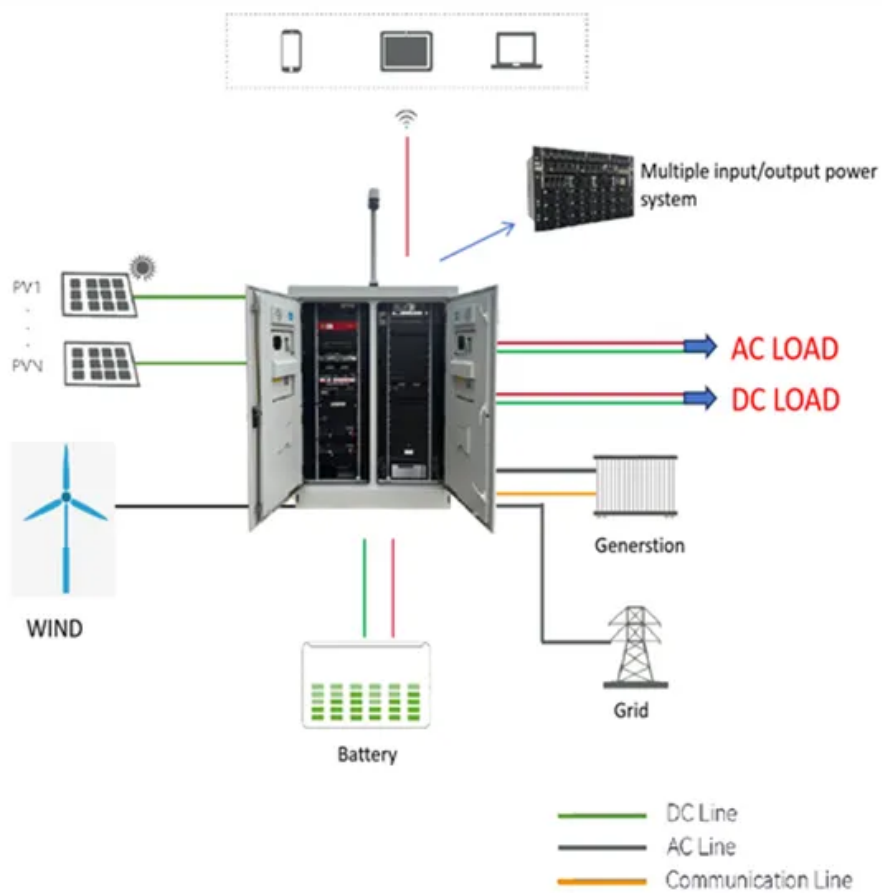

Castries wireless communication base station flow battery construction

Castries wireless communication base station flow battery construction

[A Study on Energy Storage Configuration of 5G Communication Base](#)