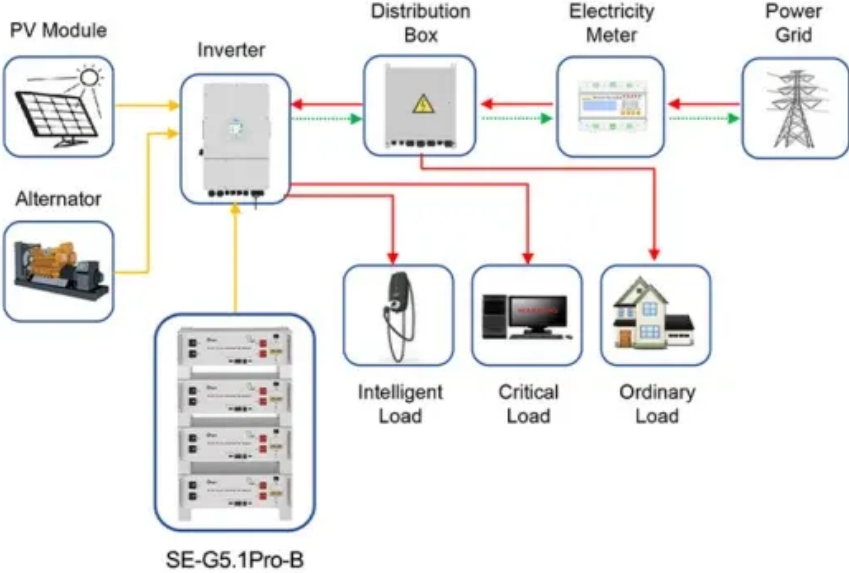

Can Huawei use solar inverters

Application scenarios of energy storage battery products

Can Huawei use solar inverters

[How to Use the Modal "Can" in the English Grammar , LanGeek](#)

The modal verb or modal auxiliary verb can is a commonly-used word. It is used to add more information about the function of the main verb.

[Huawei Inverter SUN2000 Test & Review 2025 , PV-24](#)

The Huawei SUN2000-12K-MAP0 is a three-phase hybrid inverter that converts solar energy into household electricity while simultaneously

Can , ENGLISH PAGE