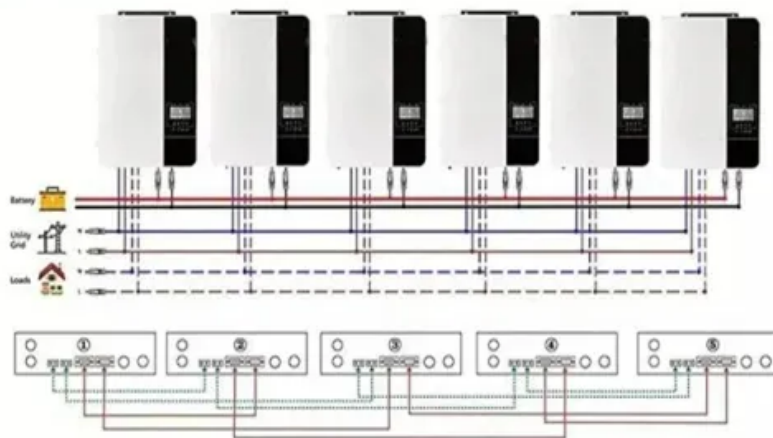

Building solar glass power generation cost

Parallel (Parallel operation up to 6 unit (only with battery connected))

AC input wires

AC output wires

Overview

But how much does it cost to build one?

Let's break down the numbers. Material Quality: Tempered glass with embedded solar cells costs 20-30% more than standard PV modules.

Building solar glass power generation cost

[BUILDING Definition & Meaning . Dictionary](#)

BUILDING definition: a relatively permanent enclosed construction over a plot of land, having a roof and usually windows and often more than one level, used for any of a wide variety of activities, as living,