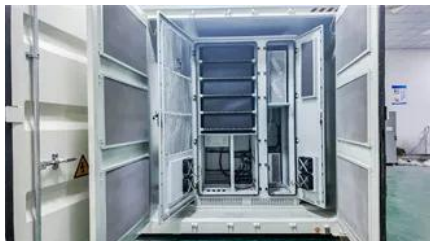

[Battery Management Electronics - Designed and Made](#)

Battery Management Products designed and manufactured by EV Power in Australia.