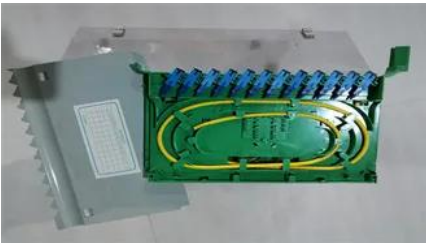

Wideband 45RU 600mm Wide x 600mm Deep Fully Assembled Free

All Wideband Server Racks and Data Cabinets come fully assembled and are ready to go when you are, straight out of the box. Utilising high grade steel at above industry thickness, this Data Rack will give