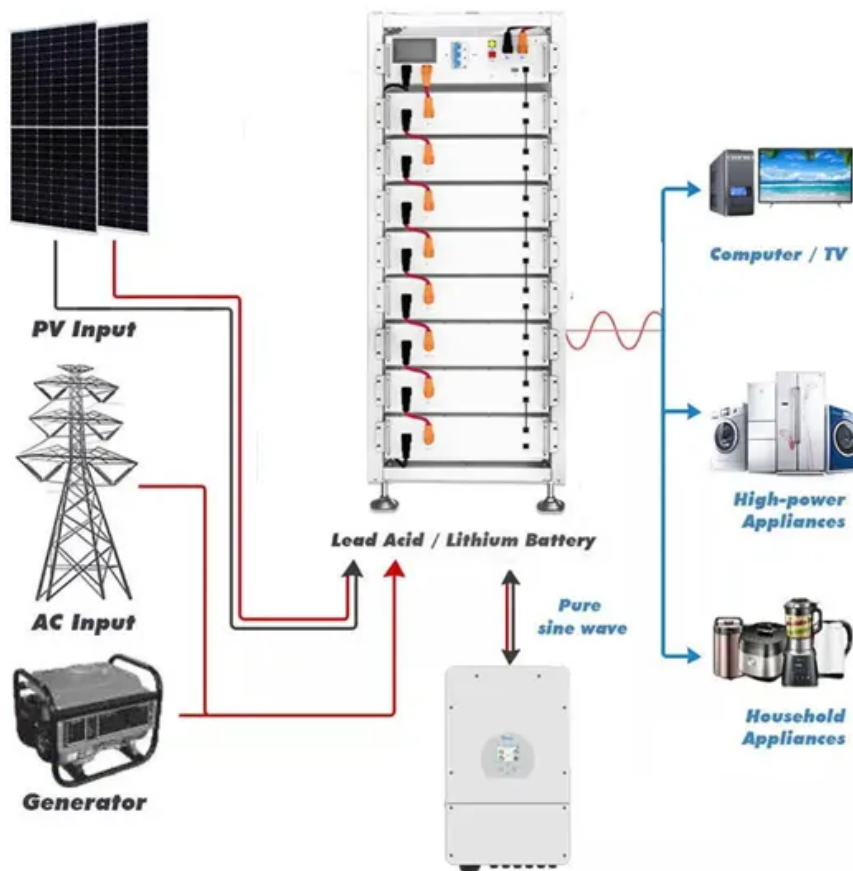

Asmara New Energy solar Panel Manufacturer