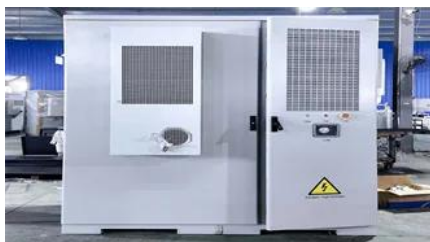

[Photosynthesis: What is it and how does it work?](#)

Photosynthesis is the process by which carbohydrate molecules are synthesised. It's used by plants, algae and certain bacteria to turn sunlight, water and carbon dioxide into oxygen and