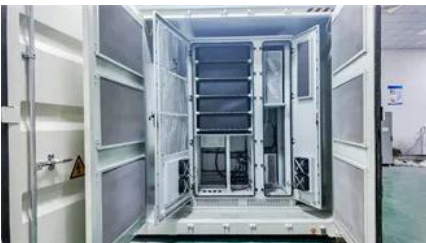

Cannot open People app after Reset

Cannot open People app after Reset I've been having problems with the People app, so I went to Setting>System>Apps & features to reset it. I clicked on People, then Advanced options.