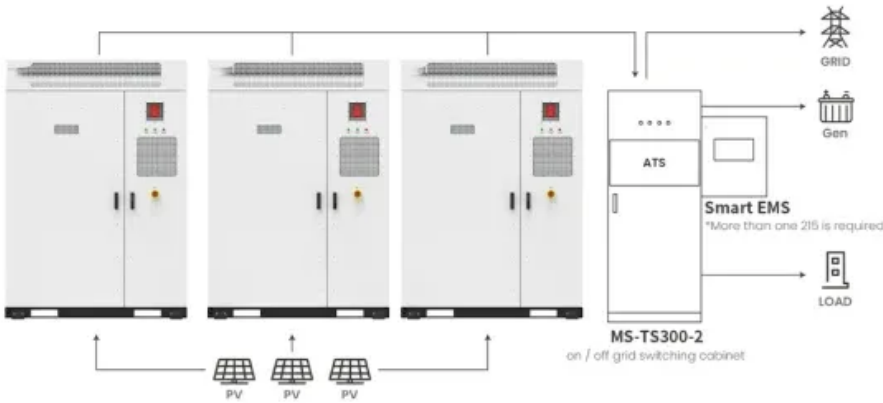

5MWh Off-Grid Solar Container Used in Rural Ecuador

Application scenarios of energy storage battery products

5MWh Off-Grid Solar Container Used in Rural Ecuador

Before you continue

Non-personalised ads are influenced by the content that you're currently viewing and your general location. Personalised content and ads can also include more relevant results, recommendations and